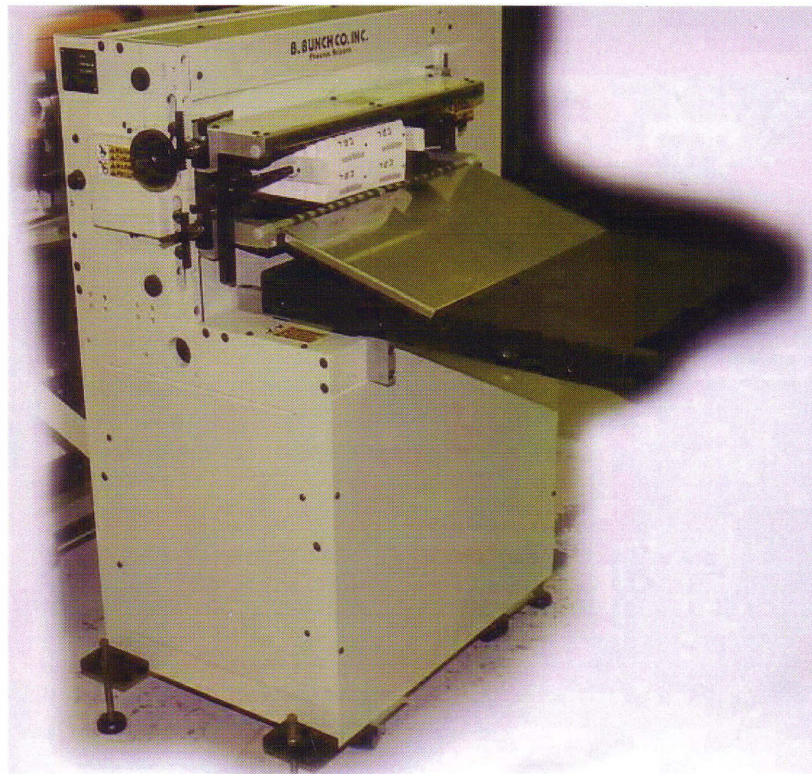

# **B. Bunch Company**

INCORPORATED

## HYBRID CHART/TICKET FOLDER FOR SHORT FOLD LENGTHS

- ◆ Variable Size – Fold Range 2" to 6"
- ◆ No Change Gears Required
- ◆ Web Widths 2-1/2" to 18"
- ◆ For Perforated Charts or Tickets  
(Not Suitable For Labels)
- ◆ Delivery Onto Delivery Table – In Direction of Web Travel
- ◆ In-line (Requires Press Hookup)